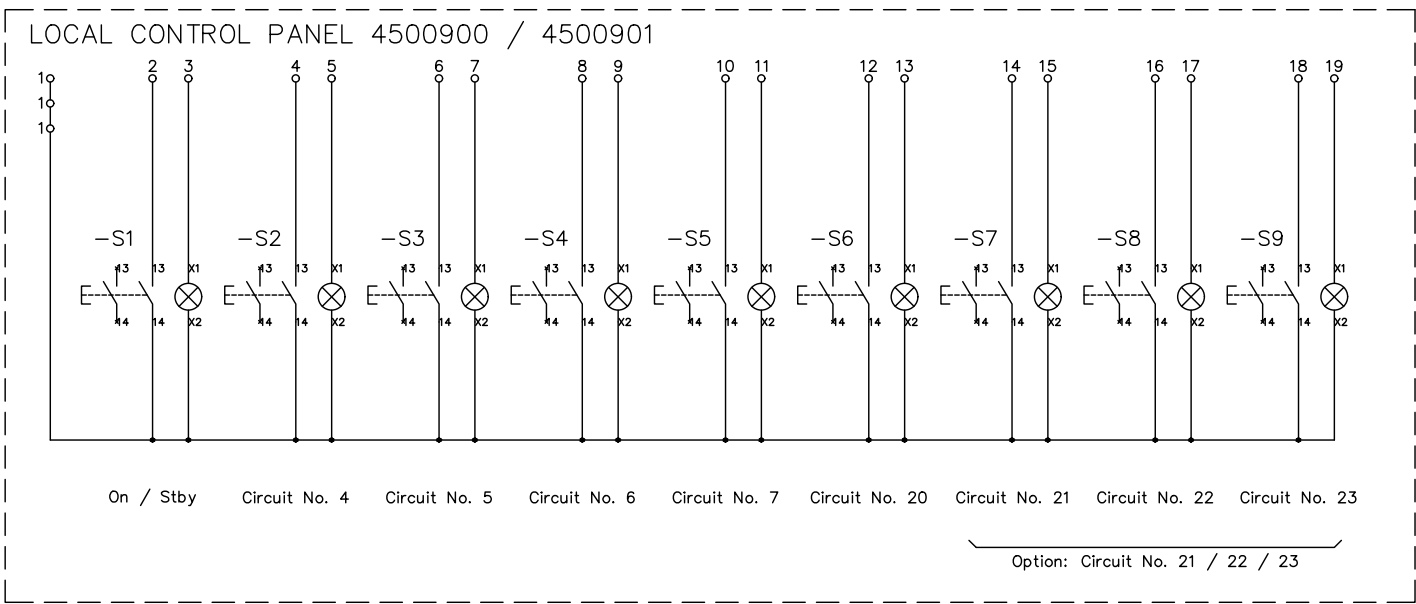

A

B

C

D

E

F

|         |  |  |  |               |                  |   |                 |   |                         |             |  |
|---------|--|--|--|---------------|------------------|---|-----------------|---|-------------------------|-------------|--|
|         |  |  |  |               | Date<br>12.09.11 | Strandsvingen 6, P.O.Box 8003<br>N-4068 STAVANGER, NORWAY<br>www.tranberg.com info@tranberg.com | <b>TRANBERG</b> | Local Control Panel<br>Commander Utility Helideck<br>Part No. 4500900 / 4500901 | Dwg. No.:<br>460A105972 |             |  |
|         |  |  |  | Design<br>TRY |                  |   |                 |   | File No.:<br>460A105972 | Sheet no. 1 |  |
| Edition |  |  |  | Revision      |                  | Date  |                 | Signature   |                         | Norm        |  |
|         |  |  |  |               |                  | © TRANBERG A.S. 2011  |                 |   |                         | Total 1     |  |