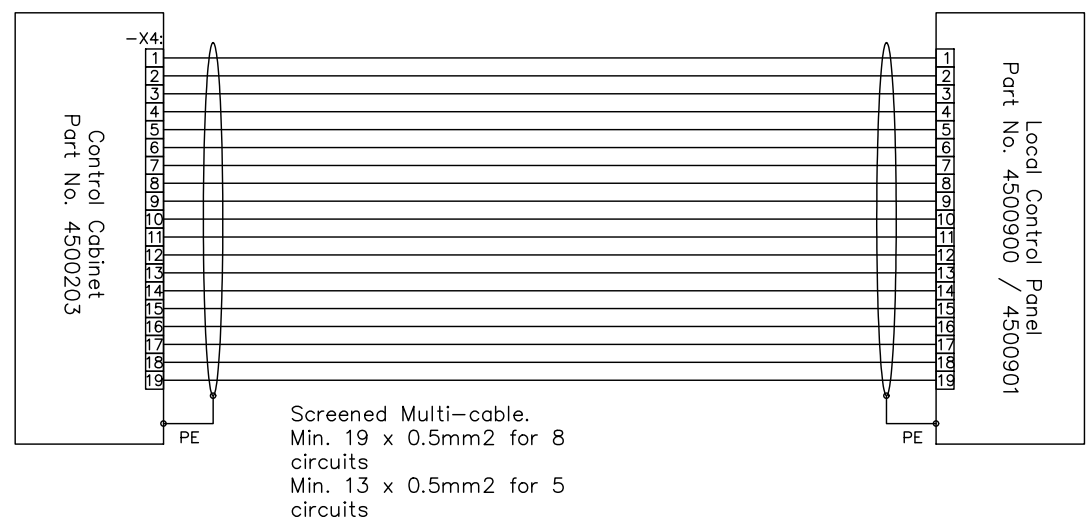

A

B

C

D

E

F

|         |  |  |  |               |                  |   |                 |   |                         |             |  |
|---------|--|--|--|---------------|------------------|---|-----------------|---|-------------------------|-------------|--|
|         |  |  |  |               | Date<br>12.09.11 | Strandsvingen 6, P.O.Box 8003<br>N-4068 STAVANGER, NORWAY<br>www.tranberg.com info@tranberg.com | <b>TRANBERG</b> | Local Control Panel<br>Commander Utility Helideck<br>Part No. 4500900 / 4500901 | Dwg. No.:<br>460A105972 |             |  |
|         |  |  |  | Design<br>TRY |                  |   |                 |   | File No.:<br>460A105972 | Sheet no. 1 |  |
| Edition |  |  |  | Revision      |                  | Date  |                 | Signature   |                         | Norm        |  |
|         |  |  |  |               |                  | © TRANBERG A.S. 2011  |                 |   |                         | Total 1     |  |