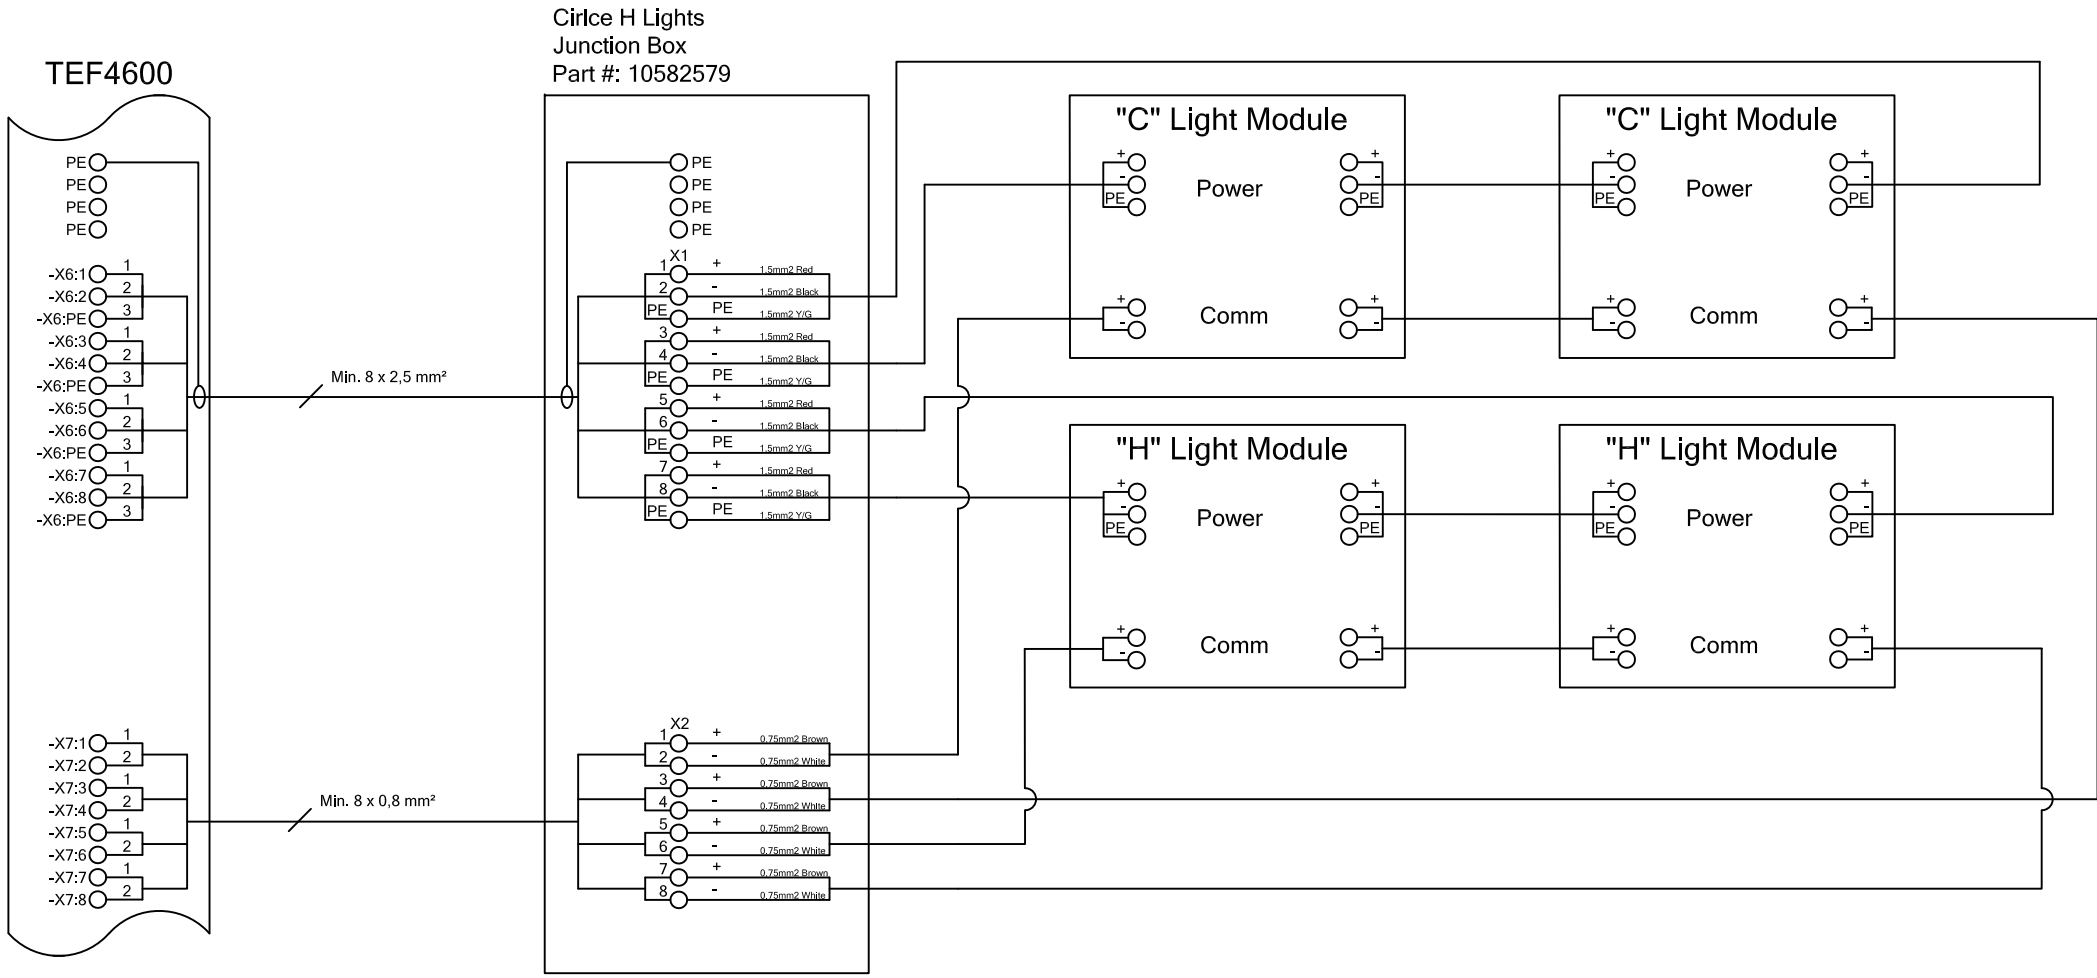

A
B
C
D
E
F

Min. 8 x 2,5 mm²

Min. 8 x 0,8 mm²

WARNING!
Do not connect/disconnect wires when energized.

Revision	Description	Date	Sign.

STAHL
TRANBERG

R. Stahl Tranberg AS
Strandsvingen 6
N-4032 Stavanger, Norway
info@stahl-tranberg.com

TEF 4600 Integrated HCS
Helideck lights system
-X6: CircleH Lights connection

460A117282	Date: 12.06.2020	Sheet No.
	Sign: FO	Total
<small>The information contained in this drawing is the sole property of R. Stahl Tranberg AS. Any reproduction in part or as a whole without the written permission of R. Stahl Tranberg AS is prohibited.</small>		