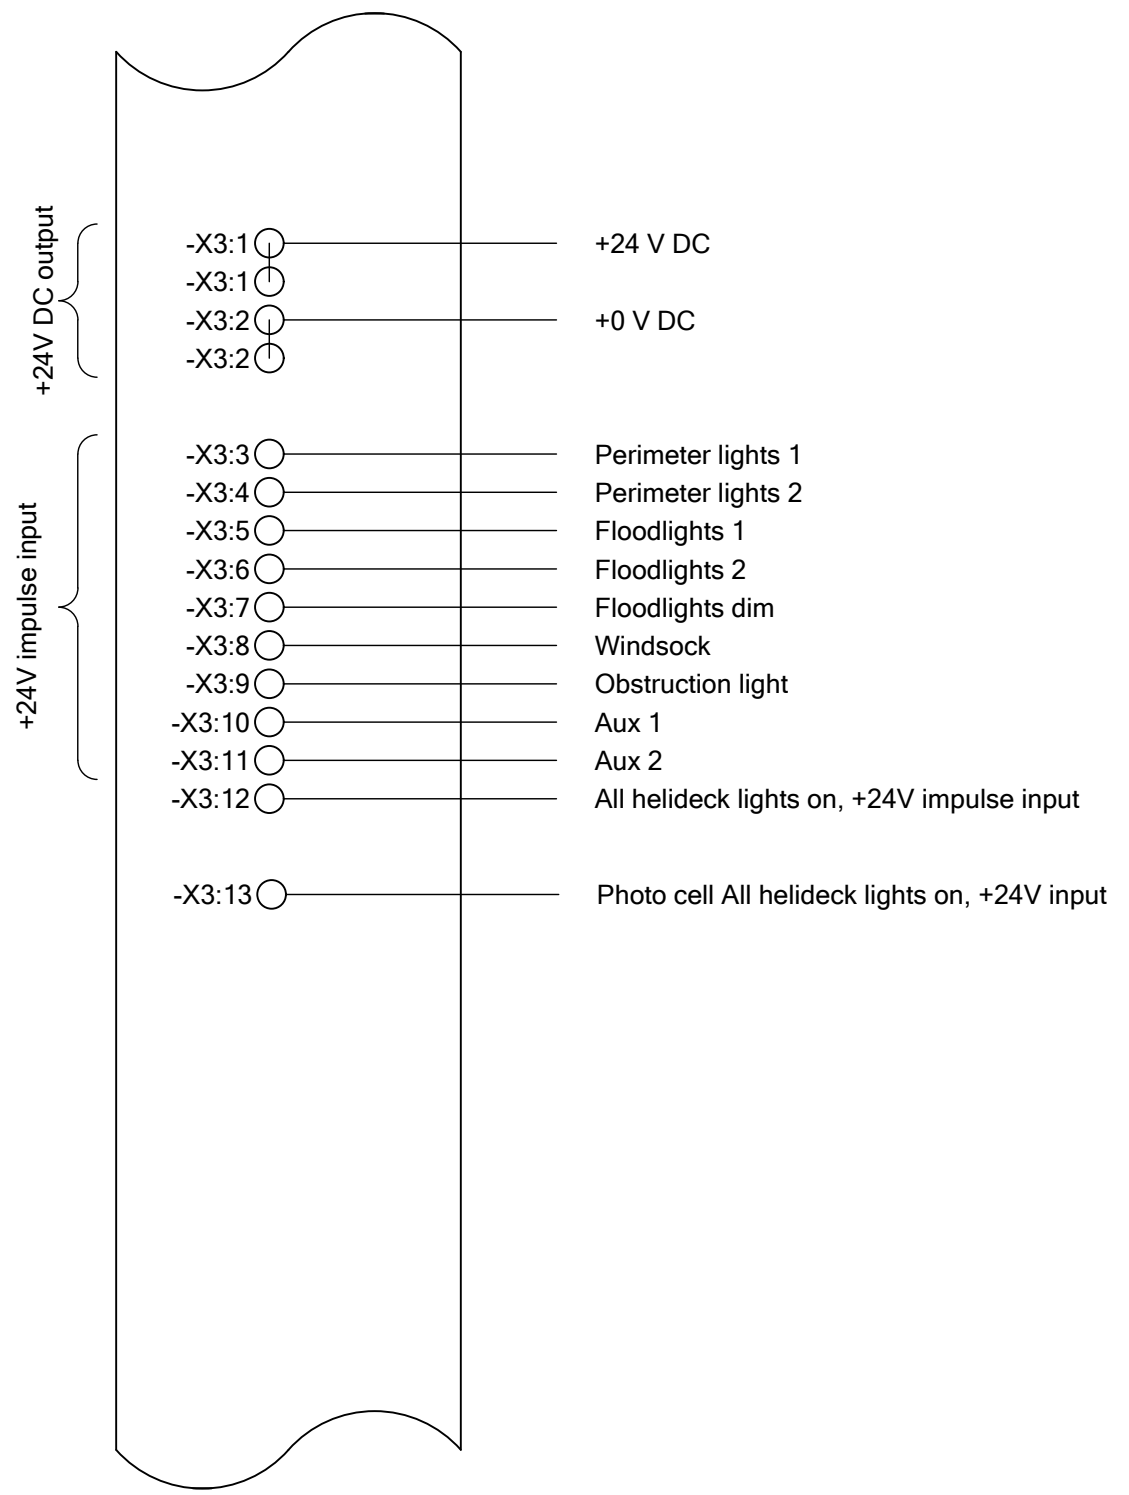

A

B

C

D

E

F

TEF4600

TEF4600

WARNING!
Do not connect/disconnect wires when energized.

				Date	06.05.2021	Strandsvingen 6, P.O.Box 8033 N-4068 STAVANGER, NORWAY www.tranberg.com info@tranberg.com	TRANBERG	TEF 4600 311 Integrated HCS Helideck lighting system -X3: Remote IO	Dwg. No.: 460A118404						
				Design	FO										
				Approved									File No.: 460A118404	Sheet no. 1	
				Norm		© TRANBERG A.S 2021					Total	1			