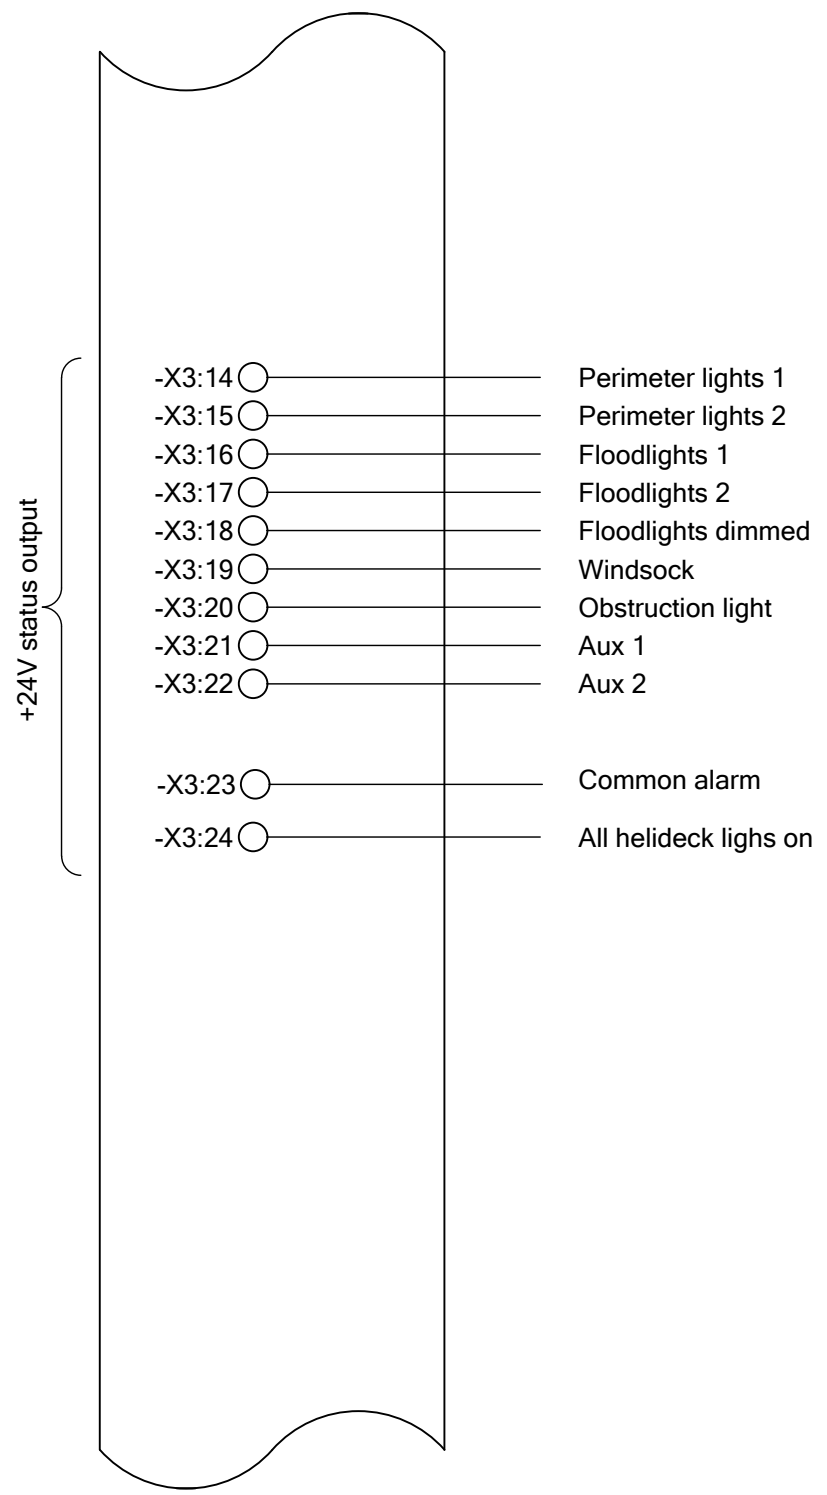

A

B

C

D

E

F

TEF4600

TEF4600

WARNING!
Do not connect/disconnect wires when energized.

				Date	06.05.2021	Strandsvingen 6, P.O.Box 8033 N-4068 STAVANGER, NORWAY www.tranberg.com info@tranberg.com	TRANBERG	TEF 4600 311 Integrated HCS Helideck lighting system -X3: Remote IO	Dwg. No.: 460A118404						
				Design	FO										
				Approved									File No.: 460A118404	Sheet no. 1	
				Norm		© TRANBERG A.S 2021					Total	1			