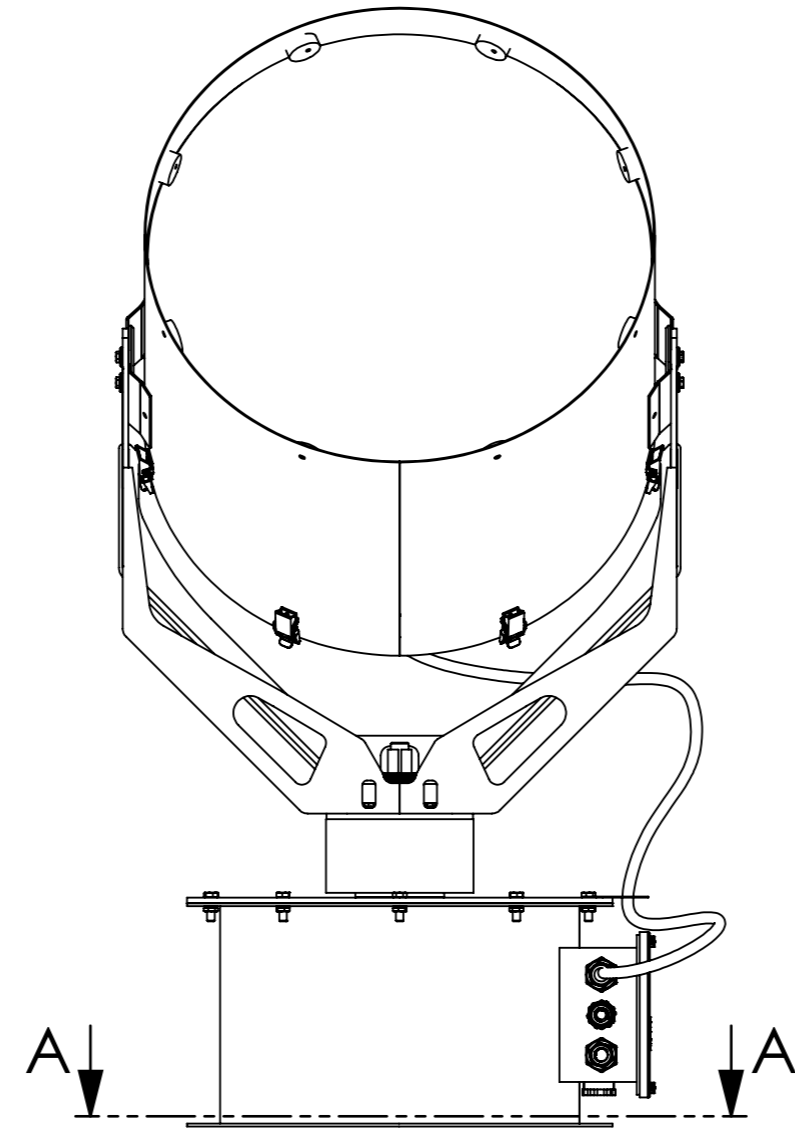

Pedestal is an option and has to be ordered separately

SECTION A-A
Mounting dimensions

R. Stahl Tranberg AS
Strandsvingen 6, N-4032 Stavanger, Norway
Luhrtoppen 2, N-1470 Lørenskog, Norway
info@stahl-tranberg.com
www.stahl-tranberg.com

Unless otherwise specified:
Dimensions are in mm.
Tolerances according to
ISO 2768-M

TEF 2650 M51 LED Searchlight
Part No: 2650435460

Dimension Drawing

The information contained in this drawing is the sole property of R. Stahl Tranberg AS. Any reproduction in part or as a whole without the written permission of R. Stahl Tranberg AS is prohibited.

Drw. no.:	Rev.
600A118468	
Subst. for:	Format
Subst. by:	A3
Scale: 1:8	
Date: 21.05.2021	
Design: CKR	