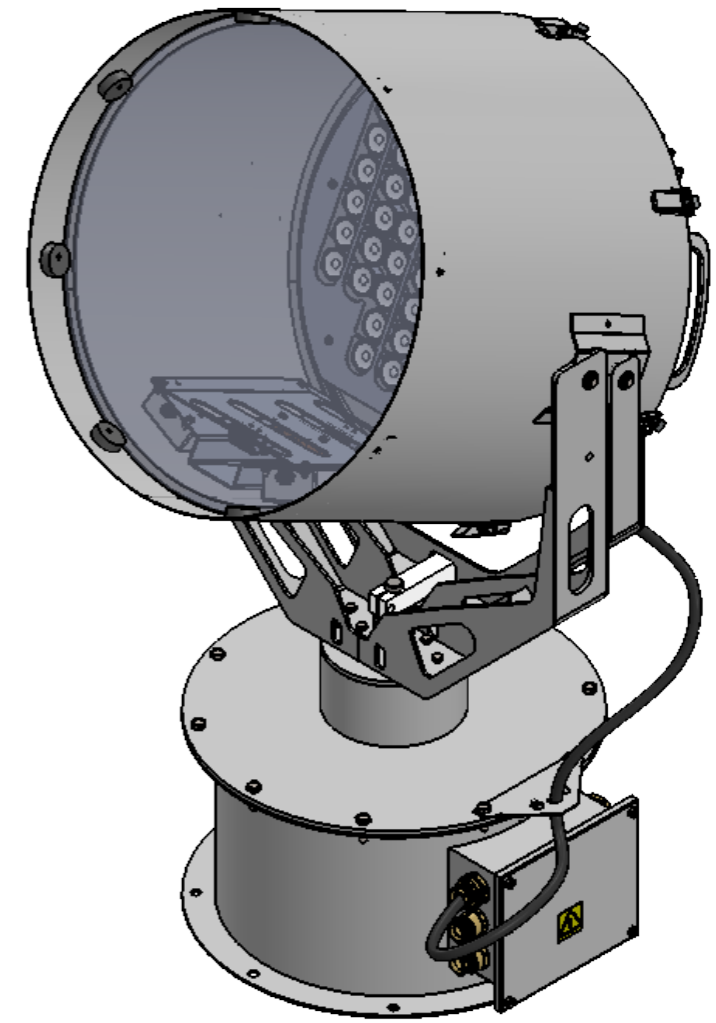

Pedestal is an option and has to be ordered separately

SECTION A-A
Mounting dimensions

R. Stahl Tranberg AS
Strandsvingen 6, N-4032 Stavanger, Norway
Luhrtoppen 2, N-1470 Lørenskog, Norway
info@stahl-tranberg.com
www.stahl-tranberg.com

Unless otherwise specified:
Dimensions are in mm.
Tolerances according to
ISO 2768-M

TEF 2650 M51 LED Searchlight
Part No: 2650435460

Dimension Drawing

The information contained in this drawing is the sole property of R. Stahl Tranberg AS. Any reproduction in part or as a whole without the written permission of R. Stahl Tranberg AS is prohibited.

Drw. no.:	Rev.
600A118468	
Subst. for:	Format
Subst. by:	A3
Scale: 1:8	
Date: 21.05.2021	
Design: CKR	