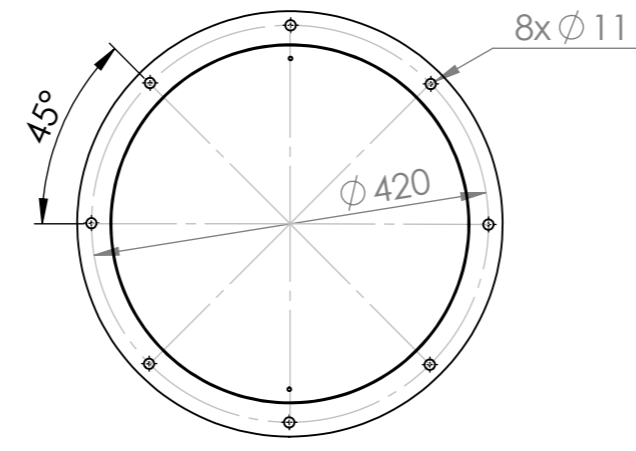

Pedestal is an option and has to be ordered separately

SECTION A-A
Mounting dimensions

R. Stahl Tranberg AS
Strandsvingen 6, N-4032 Stavanger, Norway
Luhrtoppen 2, N-1470 Lørenskog, Norway
info@stahl-tranberg.com
www.stahl-tranberg.com

Unless otherwise specified:
Dimensions are in mm.
Tolerances according to
ISO 2768-M

TEF 2650 M51 LED Searchlight
Part No: 2650435460

Dimension Drawing

The information contained in this drawing is the sole property of R. Stahl Tranberg AS. Any reproduction in part or as a whole without the written permission of R. Stahl Tranberg AS is prohibited.

Drw. no.:	Rev.
600A118468	
Subst. for:	Format
Subst. by:	A3
Scale: 1:8	
Date: 21.05.2021	
Design: CKR	