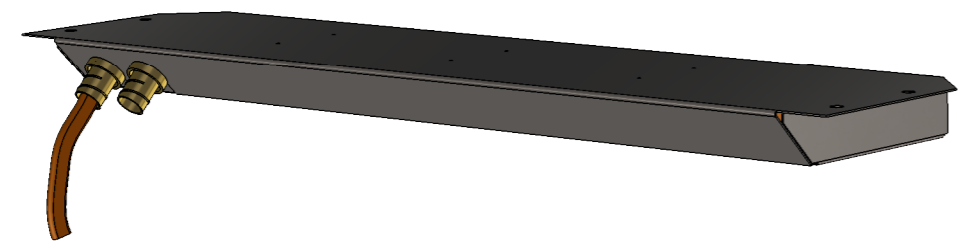

Note:
Trace heater cable not included

R. Stahl Tranberg AS
Strandsvingen 6, N-4032 Stavanger, Norway
Luhrtoppen 2, N-1470 Lørenskog, Norway
info@stahl-tranberg.com
www.stahl-tranberg.com

Unless otherwise specified:
Dimensions are in mm.
Tolerances according to
ISO 2768-M

Stair heater QTVR
Assembly drawing
Part no.: 92040650

Assembly Drawing

Drw. no.: **920A115489**

Subst. for:
Subst. by:
Format **A3**

Scale: **1:4**

Date: **07.09.2017**
Design: **MRE**

The information contained in this drawing is the sole property of R. Stahl Tranberg AS. Any reproduction in part or as a whole without the written permission of R. Stahl Tranberg AS is prohibited.