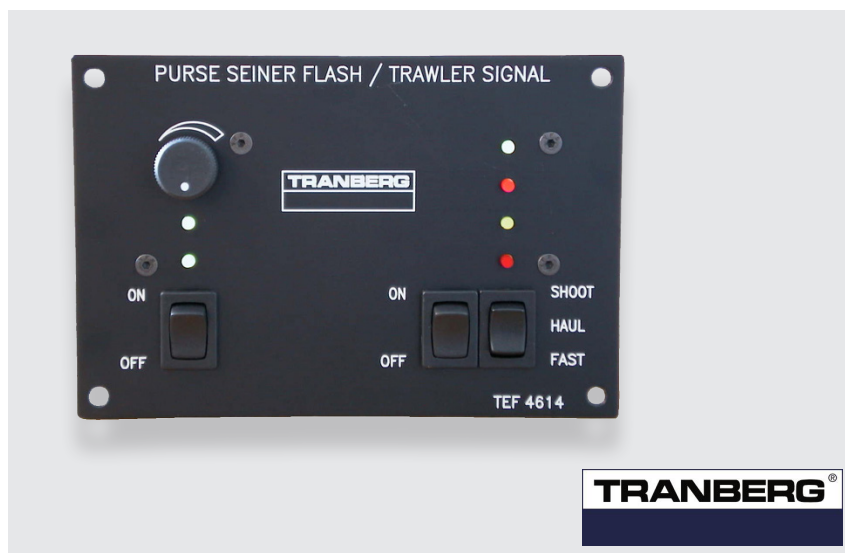

## Application

- For control and protection of trawler- and purse seiner lights
- For flush mounting

## Features and benefits

- Easy installation
- Solid State flash circuits
- Control unit separated from power unit. Length of control cable is optional. Standard length is 2 meters)
- Layout adapted to R. Stahl Tranberg's lantern control panels)
- Dimmable indicator lights

## Options

- Two set of output terminals
- Front plate with measures 192 x 96 mm. For adapting to Tranberg's lantern control panel with 192 mm width
- Optional length of control cable

## Technical Data

Material:	Black anodised aluminium. Engraved text.
Supply voltage:	24V AC/DC or 115V AC or 230V AC
Max load 24V AC/CC:	6 x 80W
Max load 115V AC:	6 x 200W
Max load 230V AC:	6 x 200W
Max fuse size*:	10A (Type B)
Ingress protection:	IP20
Dimensions (WxHxD):	Control unit: 144 x 96 x 40 mm Main unit: 230 x 80 x 130 mm
Cut out control unit:	120x76mm
Weight:	1,5 kg