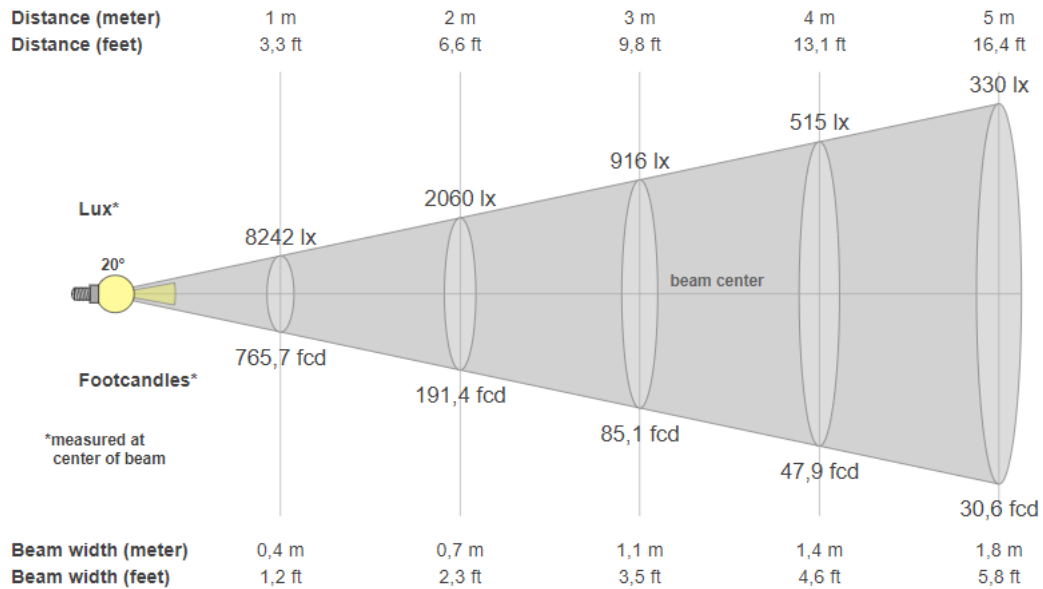

R. STAHL TRANBERG AS

Main office | Strandsvingen 6 | N-4032 Stavanger, Norway | T +47 51 57 89 00 | E info.no-st@r-stahl.com | stahl-tranberg.com

Oslo office | Luhrtoppen 2 | N-1470 Lørenskog, Norway | T +47 24 08 44 10 | E info.no-os@r-stahl.com | stahl-tranberg.com