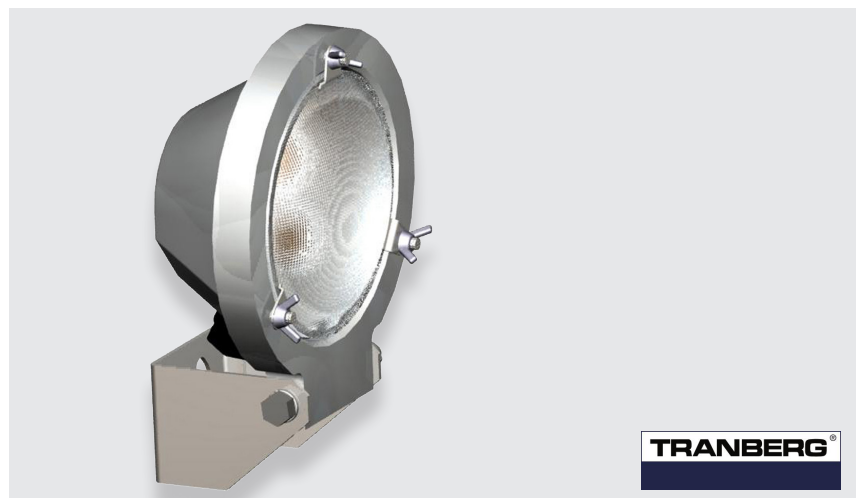

# TRANBERG® FLOODLIGHTS

TEF 2561 Floodlight Sealed Beam

Safe Area

Tranbergs luminaires are all designed for use in rough environments. It is the policy of Tranberg to provide products and services that meet the highest standards of quality in the industry and the performance needs and expectations of our customers.

## Application

- Deck lighting
- Lifeboat stations
- Gangway light
- Emergency light
- Work light
- For use in safe areas

## Features and benefits

- Rugged and low profile
- Simple to install and maintain
- Proven ingress protection
- Housing in solid cast aluminium with adjustable base in stainless steel
- Resistant to vibrations

## Technical Data

Housing:	Cast aluminium, with polycarbonate lens
Input voltage:	10 - 30 VDC (1,0A @ 14V - 0,5A @ 18V)
Light source:	PAR36 LED Flood
Light output:	1500 lm
Light distribution:	25 x 80 Degrees
Standard cable entry:	M20
Ingress protection:	IP 56
For use in zone:	Safe areas
Temp:	-40°C to +85°C
Weight:	1,04 kg