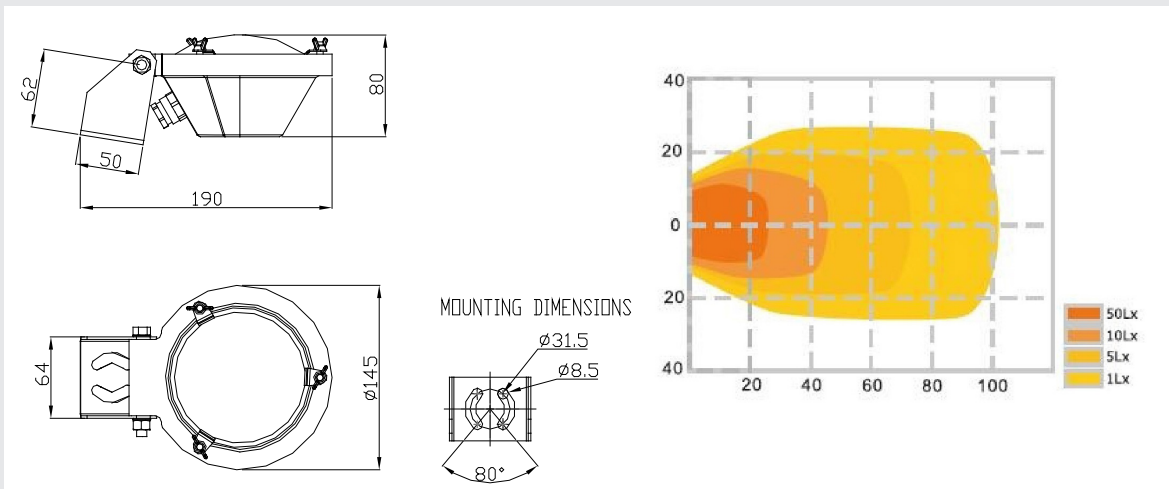

TRANBERG® FLOODLIGHTS

TEF 2561 Floodlight Sealed Beam

Safe Area

Description	Part No.
Floodlight 10-30 VDC 80° x 25° | 18W	2561 005
Spare parts	Part No.
Light insert LED/PAR36 10-30VDC 80° x 25° | 18W	9400 146

Dimensions

256A103102