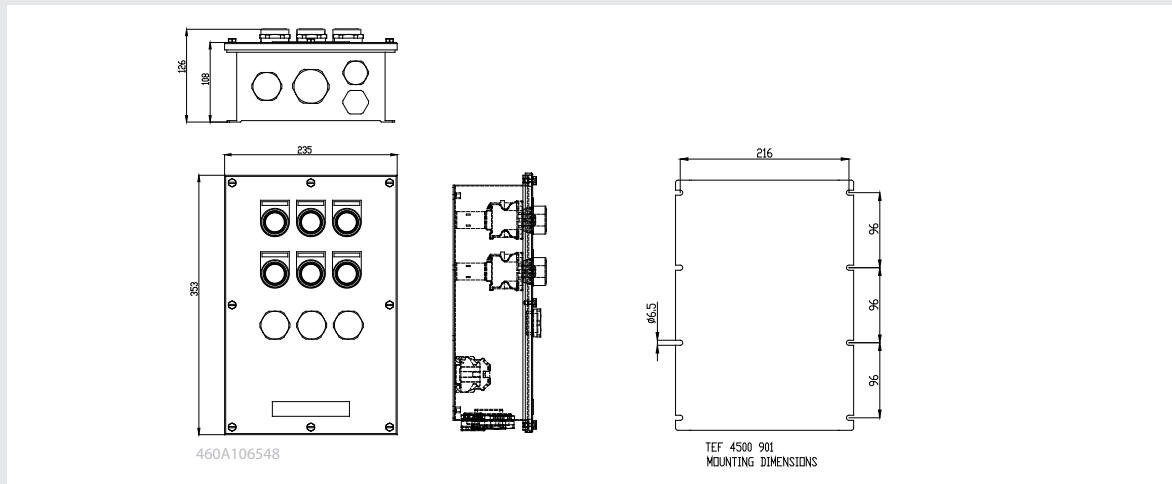

TRANBERG® COMMANDER UTILITY

TEF 4500 901 Local control panel for helideck lights

Zone 1, Zone 2 & Safe area

Description	Part No.
Ex local control panel - 5 output circuits	4500 901

Dimensions

Wiring