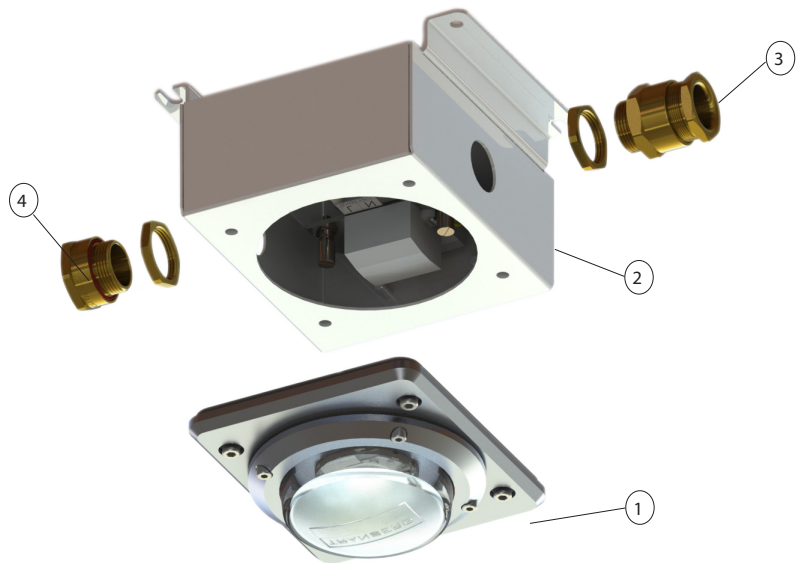

R. STAHL TRANBERG AS

Main office | Strandsvingen 6 | N-4032 Stavanger, Norway | T +47 51 57 89 00 | E info.no-st@r-stahl.com | stahl-tranberg.com

Oslo office | Lührtoppen 2 | N-1470 Lørenskog, Norway | T +47 24 08 44 10 | E info.no-os@r-stahl.com | stahl-tranberg.com