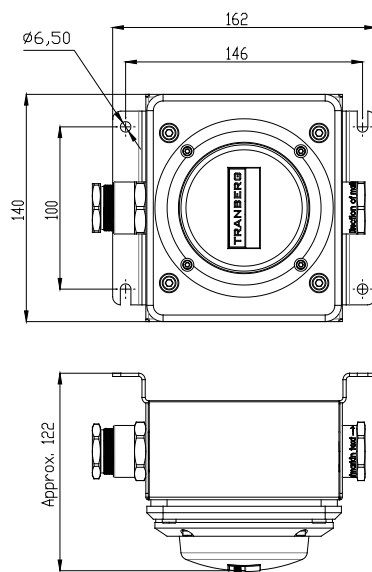

TRANBERG® LIGHTING

TEF 2440 LED Luminaire

Safe Area

Description	Part No.
TEF2440 LED White 1250lm 100-230V AC, 50/60Hz	2440 400

Pos no	Spare Parts	Part No.
1	Lamp top. Complete top with LED and glass dome	5691
5	Lamp box with LED driver 230V	5692
2	LED Driver LPC-20-350 , 100-230V AC	5089 0047
3*	Cable Gland, M25, Ø11, 0-20, 1mm, Brass, with lock nut	622 2502
3*	Stopping plug, M25, Brass, with lock nut	650 2502
4	Glass Dome, including gasket	5693

Dimensions

240A109507