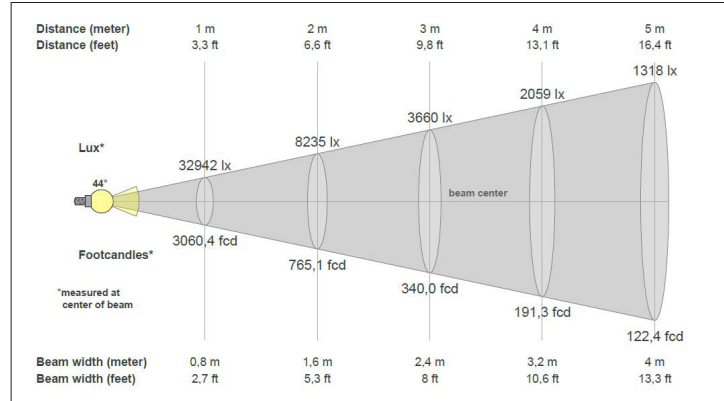

TRANBERG® BlueLine Floodlight

TEF 2580 LED

For Area Lighting on Vessels

Light distribution 20000lm Wide