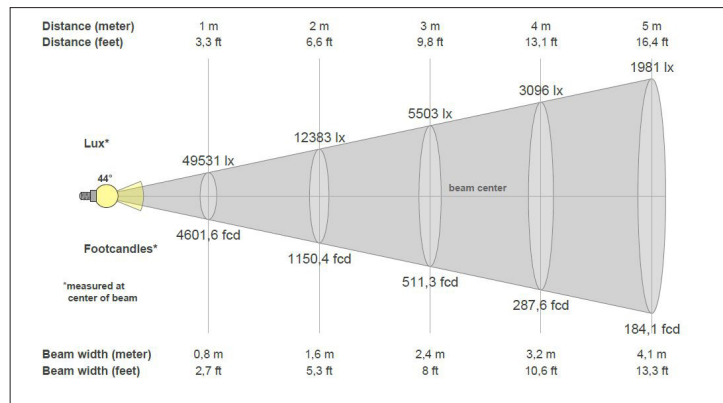

## Light distribution 30000lm Narrow

## Light distribution 30000lm Wide

## Dimensions