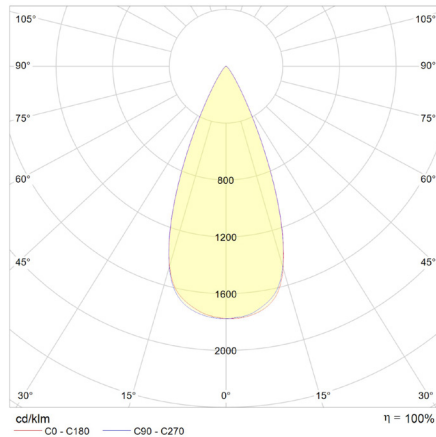

## Light distribution 20000lm Wide

## Light distribution 30000lm Narrow

## Light distribution 30000lm Wide

## Dimensions