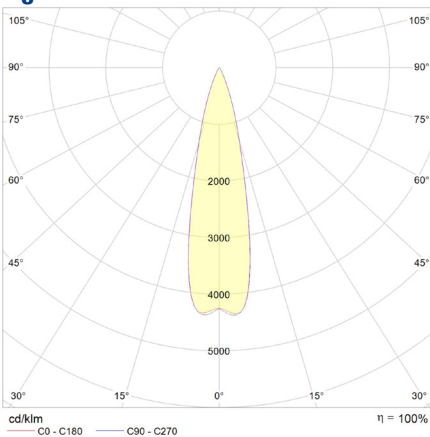

## Light distribution 20000lm Narrow

## Light distribution 20000lm Oval

## Light distribution 20000lm Wide

## Light distribution 30000lm Narrow