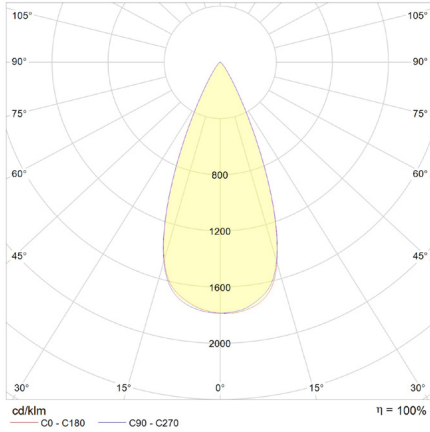

## Light distribution 20000lm Narrow

## Light distribution 20000lm Oval

## Light distribution 20000lm Medium

## Light distribution 20000lm Wide