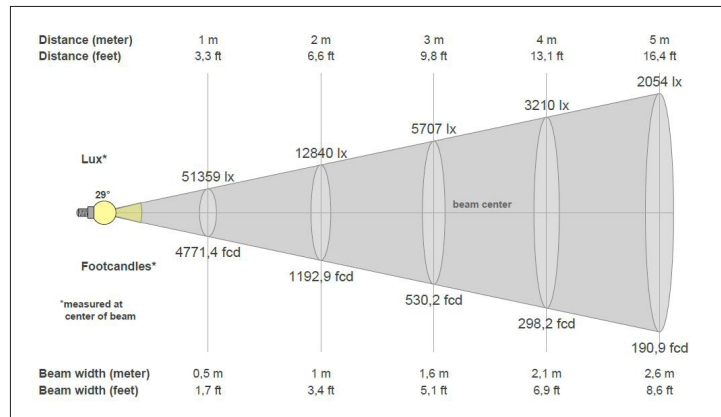

Light distribution 20000lm Medium