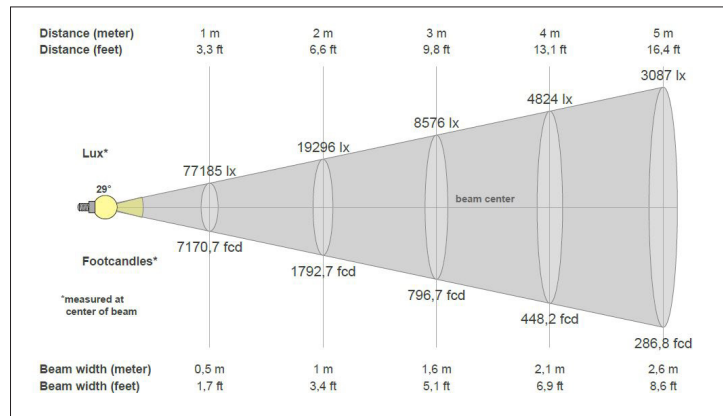

Light distribution 30000lm Oval

R. STAHL TRANBERG AS

Main office | Strandsvingen 6 | N-4032 Stavanger, Norway | T +47 51 57 89 00 | E info.no-st@r-stahl.com | stahl-tranberg.com

Oslo office | Luhrtoppen 2 | N-1470 Lørenskog, Norway | T +47 24 08 44 10 | E info.no-os@r-stahl.com | stahl-tranberg.com