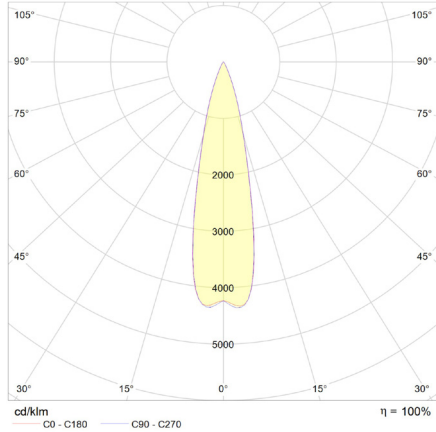

## Light distribution 20000lm Narrow