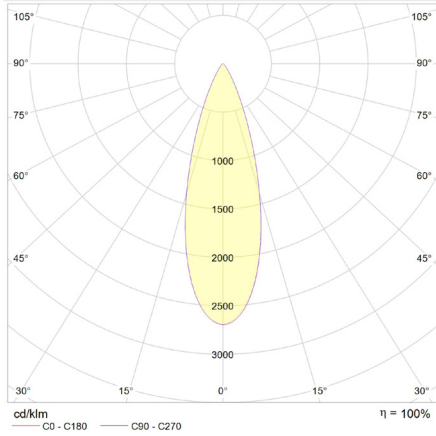

TRANBERG® BlueLine Floodlight

TEF 2580 LED

For Area Lighting on Vessels

Light distribution 30000lm Medium