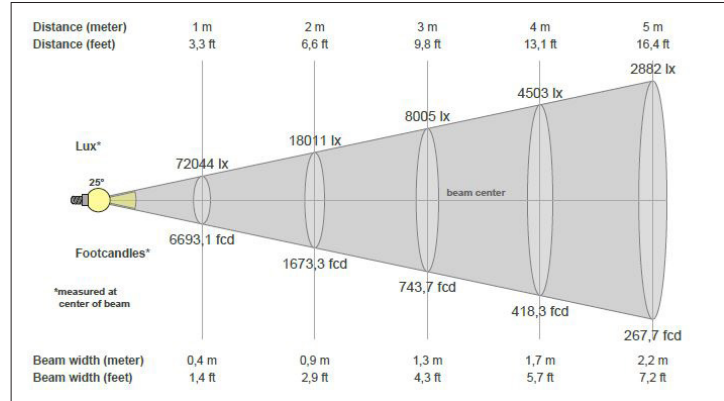

## Technical Data

Material:	Seawater resistant aluminium, powder coated (corrosion class C5M), glass
Input voltage:	100-240V AC
Light output:	Up to 30 000lm, 5000K, >70 CRI (Other versions to come)
Power consumption:	Up to approx. 300W
Ingress protection:	IP66/67
Weight w/ mounting bracket and package:	19 kg
Mounting:	Several mounting options available
Cable entries:	2x Phoenix QPD quick installation plugs for cable up to 2,5mm <sup>2</sup>
Operating temperature:	-40° to +55°C
Light distribution:	Narrow, Medium, Wide, Oval
Light Source:	LED
Color temperature:	5000K

## Light distribution 20000lm Narrow

## Dimensions