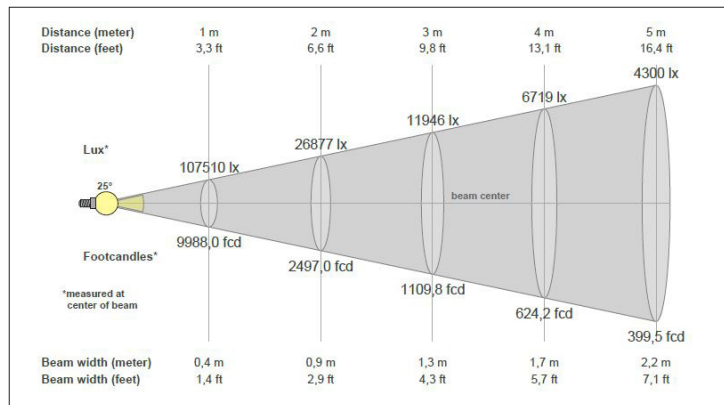

## Light distribution 20000lm Wide

## Light distribution 30000lm Narrow

## Dimensions