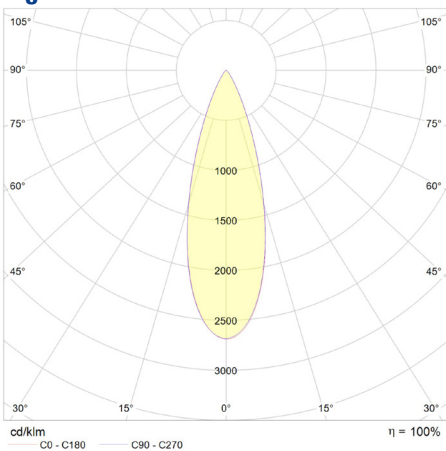

Light distribution 20000lm Medium