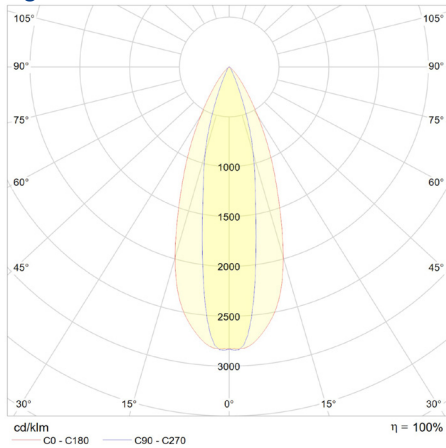

Light distribution 20000lm Oval