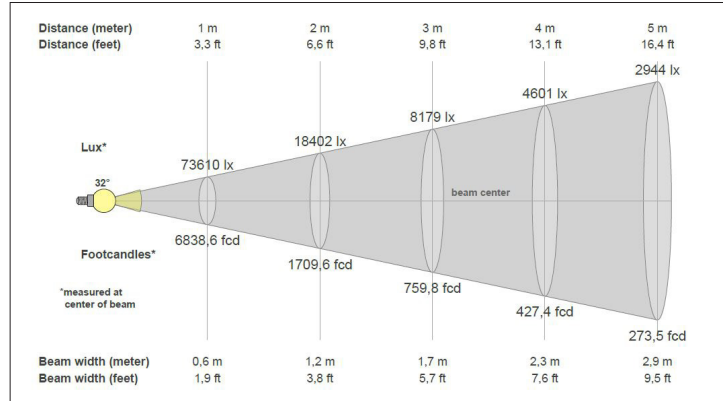

TRANBERG® BlueLine Floodlight

TEF 2580 LED

For Area Lighting on Vessels

Light distribution 30000lm Medium