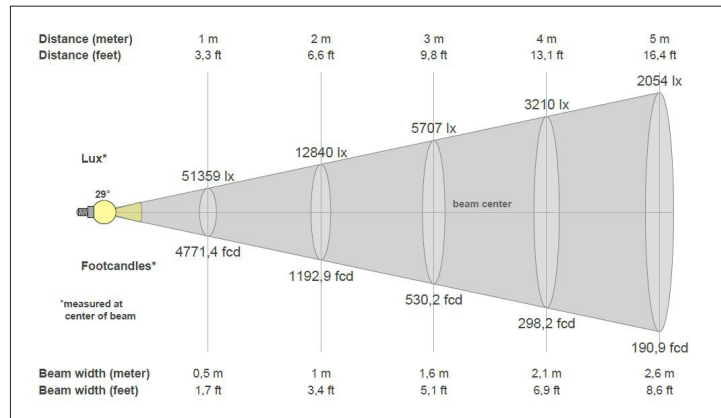

Light distribution 20000lm Oval