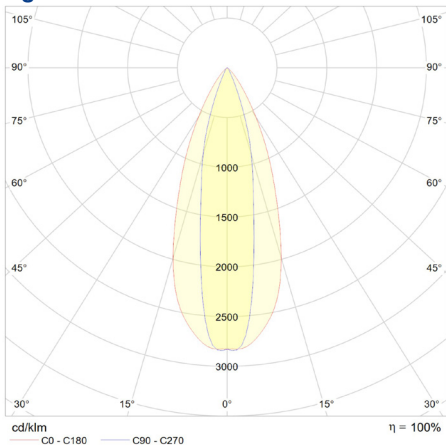

Light distribution 30000lm Oval

R. STAHL TRANBERG AS

Main office | Strandsvingen 6 | N-4032 Stavanger, Norway | T +47 51 57 89 00 | E info.no-st@r-stahl.com | stahl-tranberg.com

Oslo office | Luhrtoppen 2 | N-1470 Lørenskog, Norway | T +47 24 08 44 10 | E info.no-os@r-stahl.com | stahl-tranberg.com