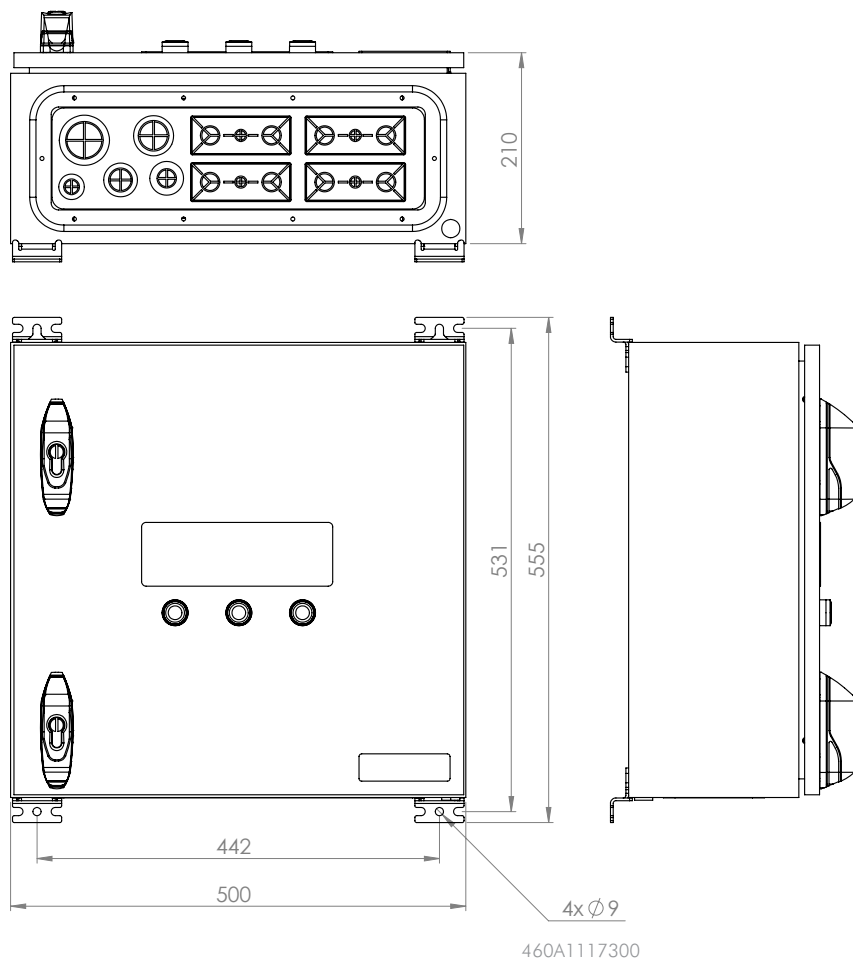

Approvals and certificates

CE-marking

Technical Data

Material:	Dipcoat primed, powder-coated, texture painted sheet steel. Mounting plate: Zinc plated.
Input voltage:	230V AC or 24V DC
Nom. power consumption:	672W
Weight:	TBA
Dimensions:	500x500x210 (WxHxD)
Cable entries:	Gland plate in enclosure base
Ingress Protection:	IP66
Operating temperature:	-20° to +40°C

TRANBERG® Control System for Circle-H

TEF 9952

For indoor use only

Description	Part No.
TEF 9952 Control System for Circle-H - INDOOR 230V AC	9952900
TEF 9952 Control System for Circle-H - INDOOR 24V DC	9952903

Accessories	Part No.
TEF 9952 Control System for Circle-H - Remote Ex panel*	9952916

* For more information on Remote Ex Control Panel, see product datasheet TPS6724.

Dimensions

R. STAHL TRANBERG AS

Main office | Strandsvingen 6 | N-4032 Stavanger, Norway | T +47 51 57 89 00 | E info.no-st@r-stahl.com | stahl-tranberg.com