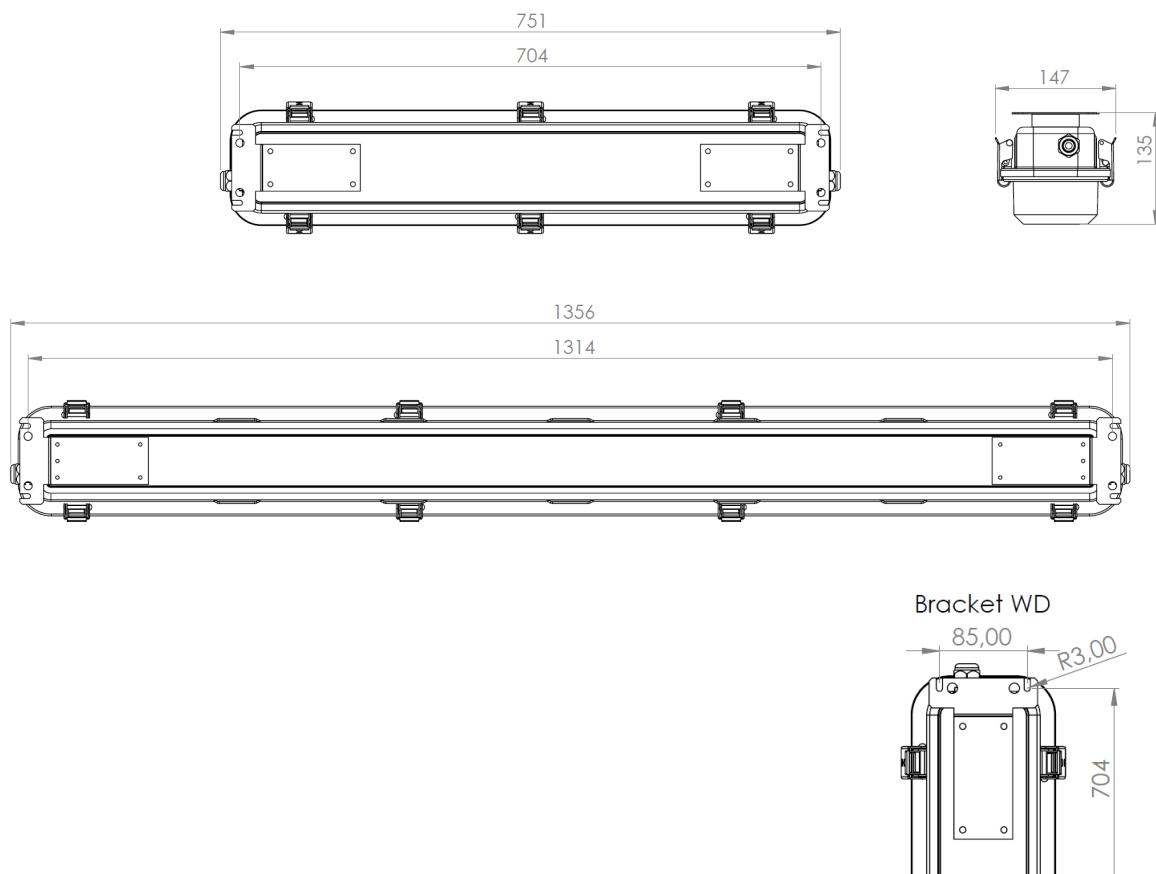

TRANBERG® LED DECKLIGHT

TEF 2760

For Area Lighting on Vessels

Description	Bracket Type	Part No.
TEF2760 LED Decklight SS316, 3400lm, 22W, 4000K, 230VAC	W	276000200
TEF2760 LED Decklight SS316, 3400lm, 22W, 4000K, 230VAC	WD	276000210
TEF2760 LED Decklight SS316, 3400lm, 22W, 4000K, 230VAC, W/Battery	WD	276000211
TEF2760 LED Decklight SS316, 3400lm, 22W, 4000K, 230VAC	WN	276000220
TEF2760 LED Decklight SS316, 3400lm, 22W, 4000K, 230VAC, W/Battery	WN	276000221
TEF2760 LED Decklight SS316, 6800lm, 44W, 4000K, 230VAC	W	276010200
TEF2760 LED Decklight SS316, 6800lm, 44W, 4000K, 230VAC	WD	276010210
TEF2760 LED Decklight SS316, 6800lm, 44W, 4000K, 230VAC, W/Battery	WD	276010211
TEF2760 LED Decklight SS316, 6800lm, 44W, 4000K, 230VAC	WN	276010220
TEF2760 LED Decklight SS316, 6800lm, 44W, 4000K, 230VAC, W/Battery	WN	276010221

Dimensions

For more details, please see the user manual (TUM7619)

R. STAHL TRANBERG AS

Main office | Strandsvingen 6 | N-4032 Stavanger, Norway | T +47 51 57 89 00 | E info.no-st@r-stahl.com | stahl-tranberg.com

TRANBERG