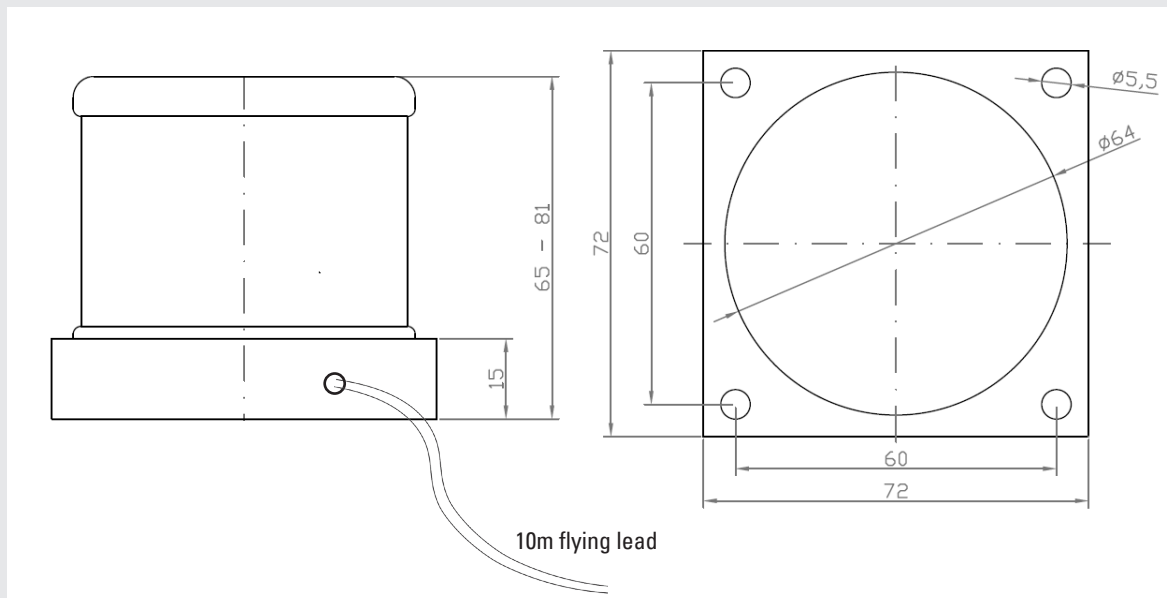

TRANBERG® COMPACT NAVIGATION LIGHT

TEF 2890 LED Navigation Lights

Safe Area

Description	Part No. Simplex	Part No. Duplex
Masthead, 225°, White	2890 000	2890 001
Starboard, 112,5°, Green	2890 100	2890 101
Port, 112,5°, Red	2890 200	2890 201
Stern, 135°, White	2890 300	2890 301
Towing, 135°, Yellow	2890 400	2890 401
All-round, 360°, White	2890 500	2890 501
All-round, 360°, Green	2890 600	2890 601
All-round, 360°, Red	2890 700	2890 701
All-round, 360°, Yellow	2890 800	2890 801
All-round, 360°, Blue	2890 900	2890 901
Half-round screened, 180°, White	2890 510	2890 511
Half-round screened, 180°, Green	2890 610	2890 611
Half-round screened, 180°, Red	2890 710	2890 711
Morse / Manoeuvre, 360°, White	2890 550	N/A
Flashing Green, 180 Flashes/min	2890 650	N/A
Flashing Red, 120 Flashes/min	2890 750	N/A
Accessory: Heating Base	2890 999	2890 999

Dimensions

R. STAHL TRANBERG AS

Main office | Strandsvingen 6 | N-4032 Stavanger, Norway | T +47 51 57 89 00 | E info.no-st@r-stahl.com | stahl-tranberg.com

Oslo office | Luhrtoppen 2 | N-1470 Lørenskog, Norway | T +47 24 08 44 10 | E info.no-os@r-stahl.com | stahl-tranberg.com